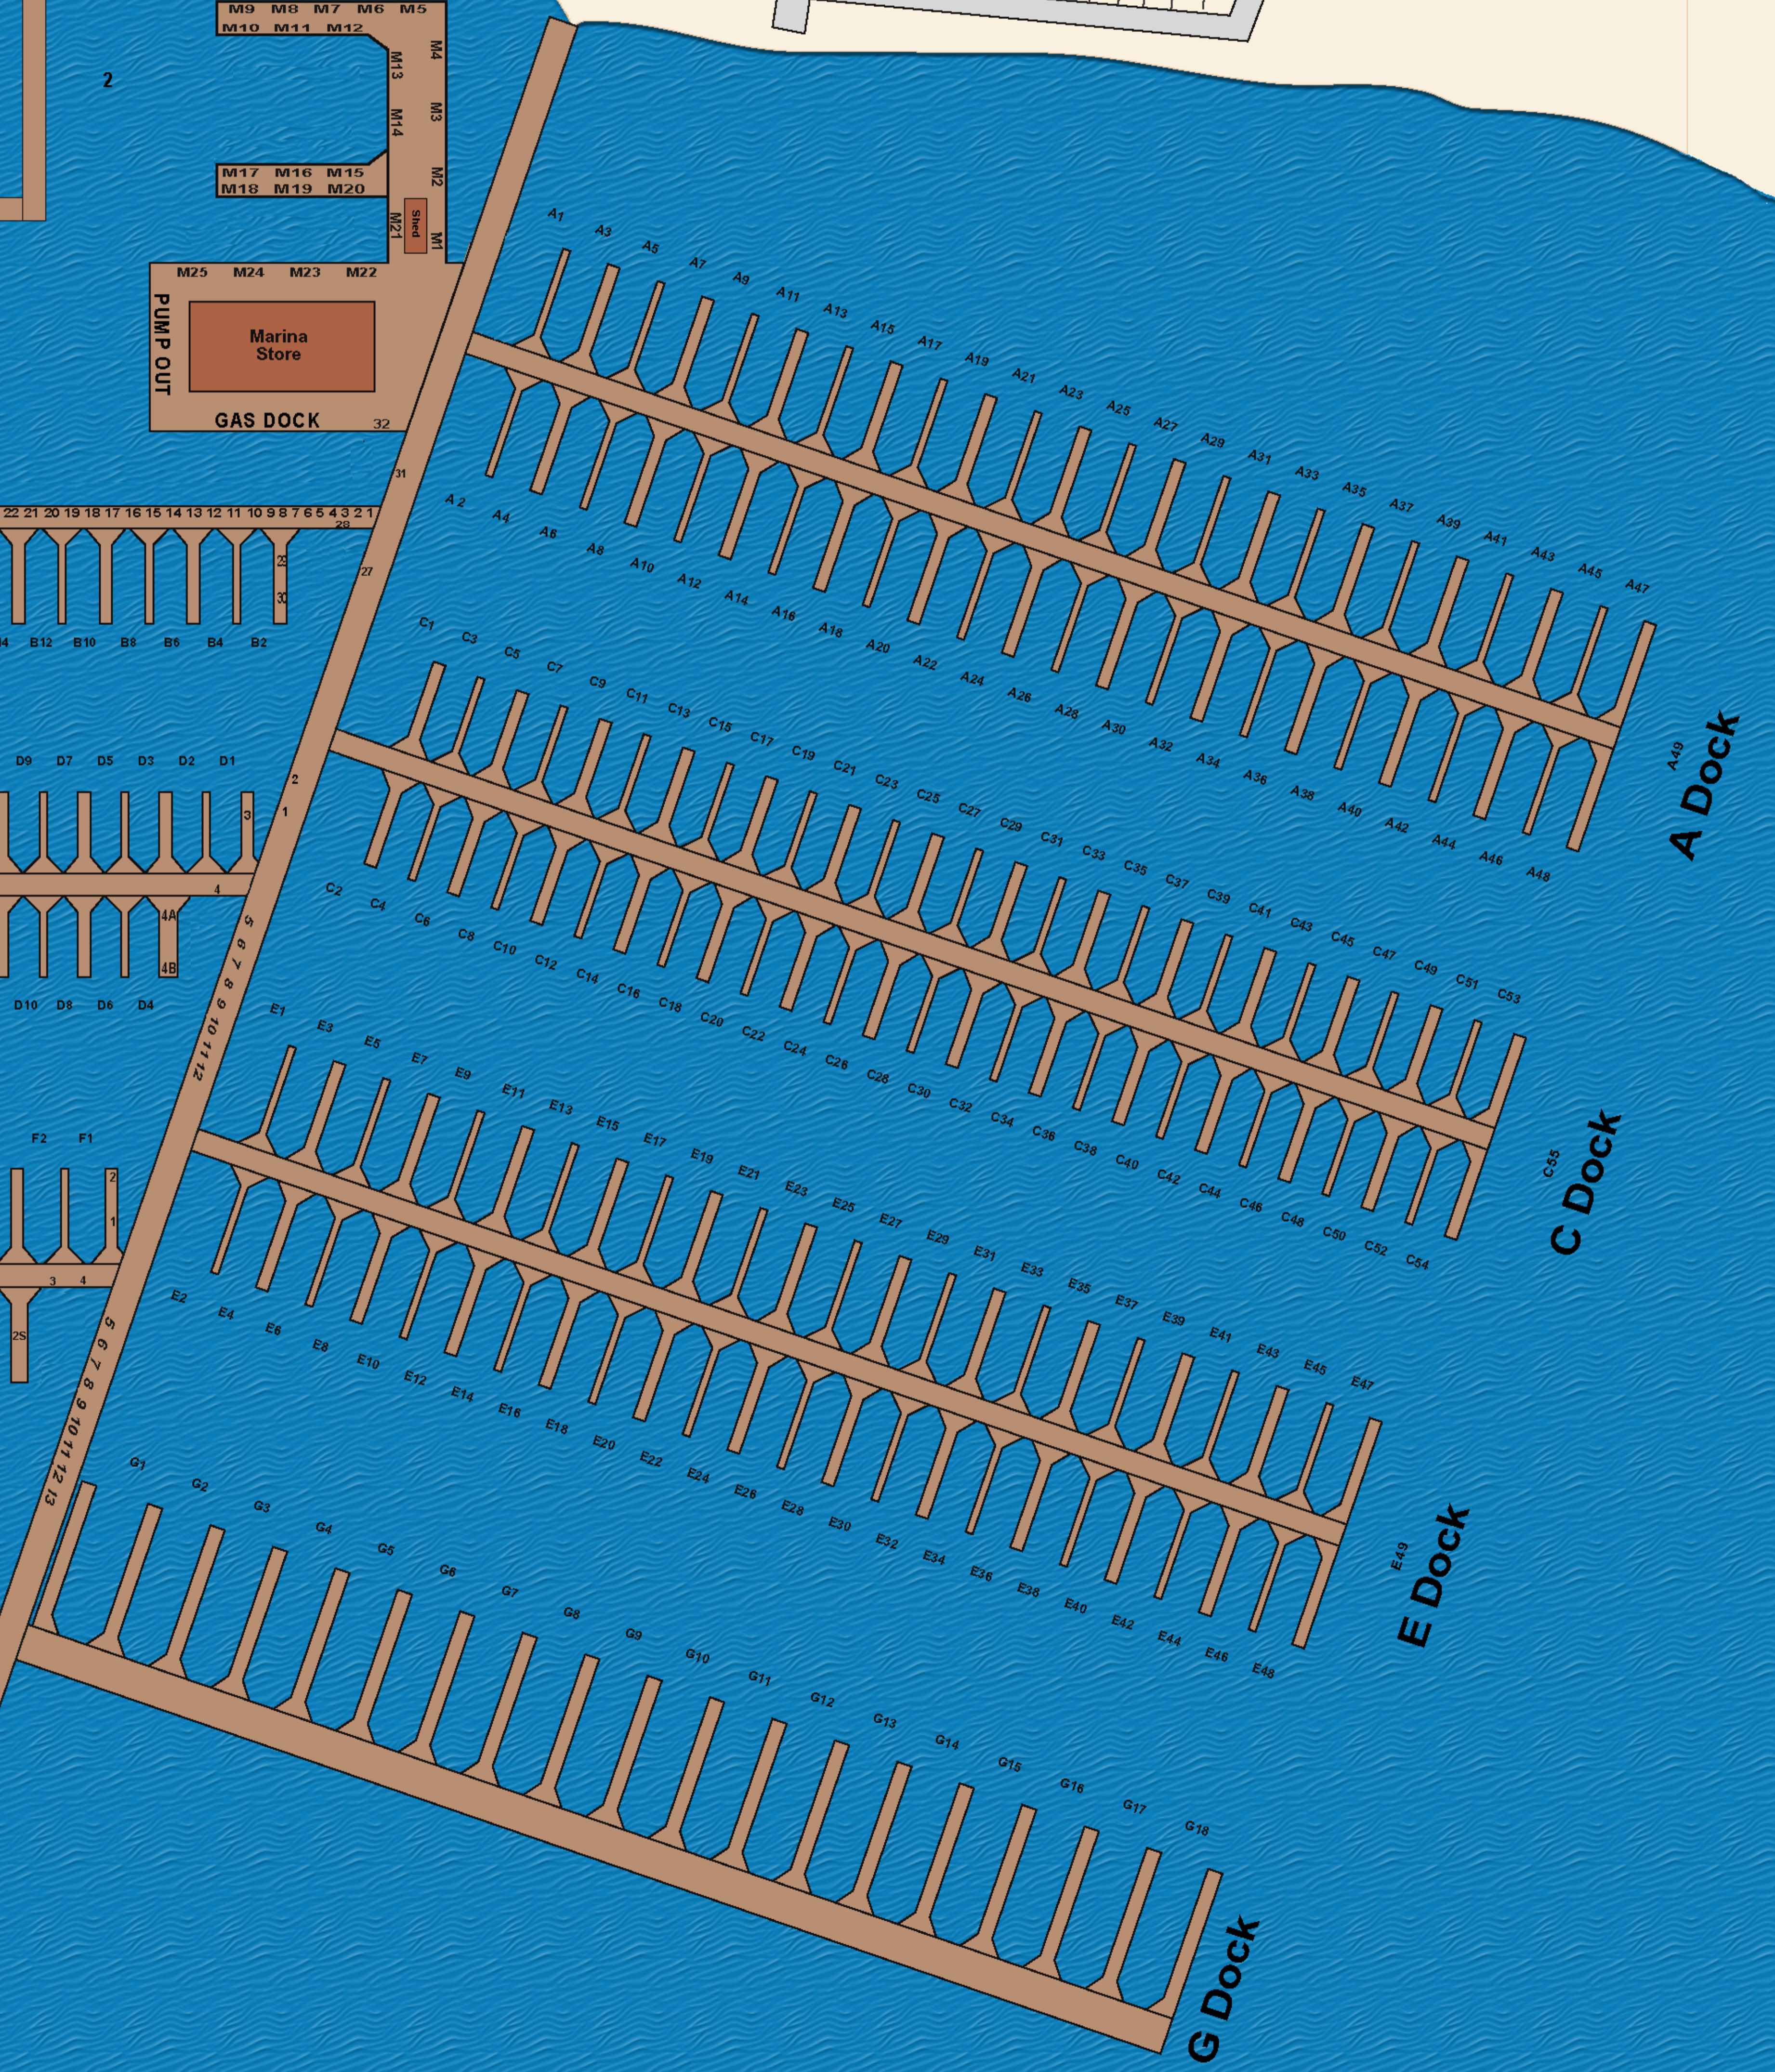

Deck
Beachhouse Restaurant

CLUB ROOM

M9 M8 M7 M6 M5
M10 M11 M12

M17 M16 M15
M18 M19 M20

M25 M24 M23 M22
PUMP OUT
Marina Store
GAS DOCK

Guest Dock

B Dock

D Dock

F Dock

H Dock

A Dock

C Dock

E Dock

G Dock